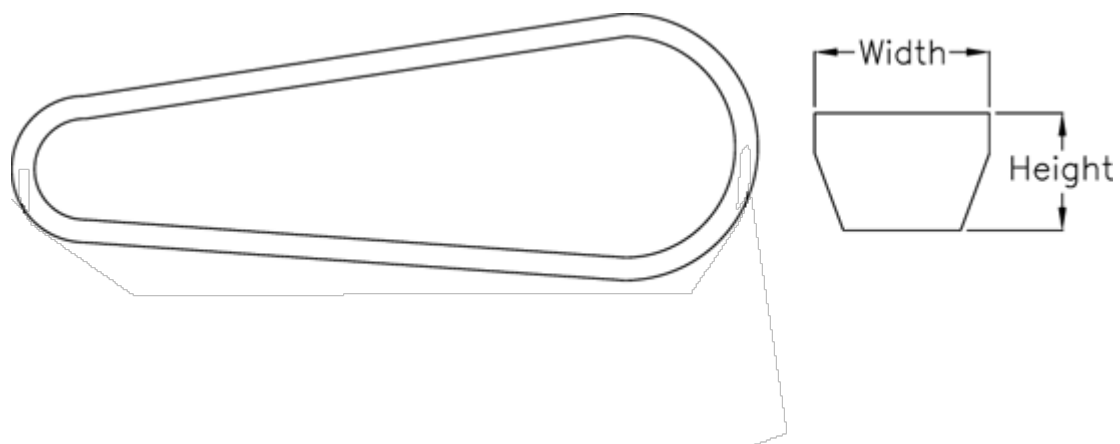

# Data Sheet

Article number: 601962662360

Description: Gates V-belt SPB 2360 Ld 2360  
DELTA NARROW

## Measures

---

Datum length =	2360
Height =	13
Width =	16